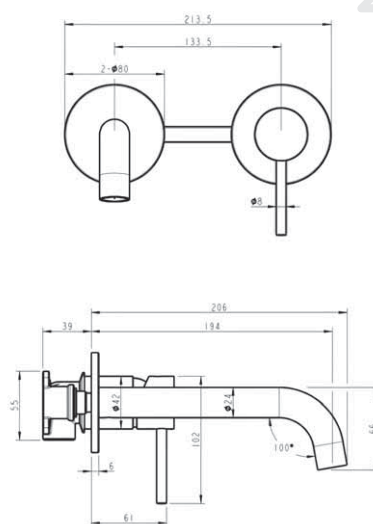

linea XEM

art. 41754

lavabo a parete in acciaio AISI 316
AISI 316 stainless steel wall mount
wash-basin mixer

cartuccia
cartridge **D**

inox

€ 325,00