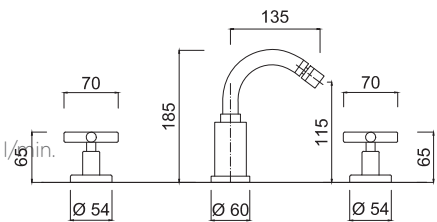

+ € 8,50 riduzione della portata d'acqua a 6 l/5 in.

vitone
headwork **M**

CR cromato

€ 422,00