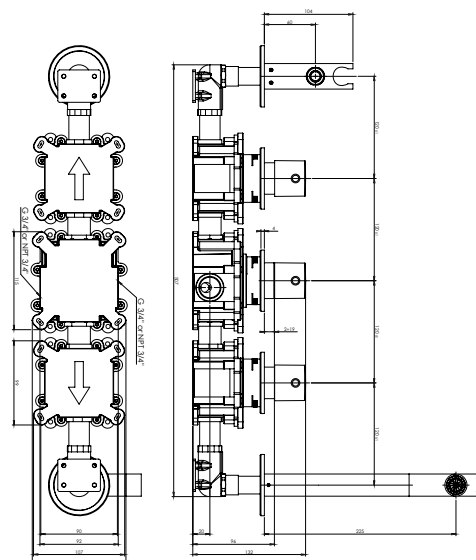

CR cromato	€	2.225,00
TW total white	€	3.115,00
TB total black	€	3.115,00
NB brushed nickel	€	3.115,00
MN matt brushed nickel	€	3.782,00
RL rame lucido/shiny copper	€	3.782,00
GF graphite	€	3.782,00
MG oro opaco/matt gold	€	4.227,00
WG oro bianco/white gold	€	4.227,00
MC rame opaco/matt copper	€	4.438,00
PVD specificare colore e finitura (vedi pagina introduzione)	€	4.478,00