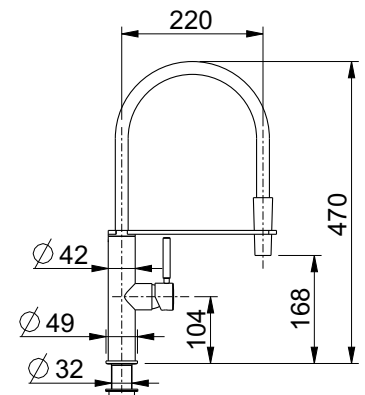

BN brushed nickel
NO nero opaco/matt black
MG oro opaco/matt gold
RL rame lucido/shiny copper

€ 319,00
€ 286,00
€ 429,00
€ 374,00

MAX art. 595

monocomando lavello con doccia
estraibile in ottone monogetto,
bocca girevole 360°
foratura del lavello ø 35 mm

one-lever sink mixer with
shower for professional
kitchens, with 1-jet shower
and 360° revolving spout.

ES

energy saving

CR cromato/chrome
BN brushed nickel
NO nero opaco/matt black
MG oro opaco/matt gold
RL rame lucido/shiny copper

€ 322,00
€ 450,00
€ 435,00
€ 630,00
€ 580,00

cartuccia / cartridge **ES.D**

attacchi flessibili art. 10362 cm. 37

MAX WHITE art. 596

monocomando lavello con doccia
estraibile in ottone monogetto,
bocca girevole 360°
foratura del lavello ø 35 mm

one-lever sink mixer with
shower for professional
kitchens, with 1-jet shower
and 360° revolving spout.

ES

energy saving

CR cromato/chrome
BN brushed nickel
NO nero opaco/matt black
MG oro opaco/matt gold
RL rame lucido/shiny copper

€ 322,00
€ 450,00
€ 435,00
€ 630,00
€ 580,00

cartuccia / cartridge **ES.D**

attacchi flessibili art. 10362 cm. 37