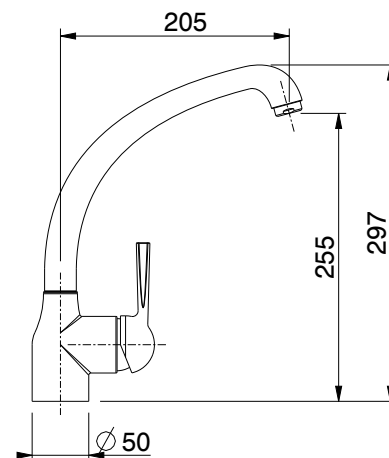

ES

energy saving

ONDA art. 8270

monocomando per lavello
con bocca girevole 360°
foratura del lavello $\varnothing$ 35 mm

one-lever sink mixer with
360° revolving spout.

+ € 8,50 riduzione della
portata d'acqua a 6 l/min.

CR cromato/chrome	€ 145,00
BL bianco lucido/shiny white	€ 159,00
BO bianco opaco/matt white	€ 159,00
NL nero lucido/shiny black	€ 159,00
NO nero opaco/matt black	€ 159,00
TF terra di Francia granito/granite	€ 168,00
	€ 208,00

cartuccia / cartridge **ES.B**

attacchi flessibili art. 10362 cm. 37

ONDA D art. 8250

monocomando per lavello
con doccia estraibile 2 getti
in abs, bocca girevole
foratura del lavello $\varnothing$ 35 mm

one-lever sink mixer
with 2 jet shower

ES

energy saving

CR cromato/chrome	€ 248,00
BL bianco lucido/shiny white	€ 275,00
BO bianco opaco/matt white	€ 275,00
NL nero lucido/shiny black	€ 275,00
NO nero opaco/matt black	€ 275,00
TF terra di Francia granito/granite	€ 285,00
	€ 335,00

cartuccia / cartridge **ES.B**

attacchi flessibili art. 10364 cm. 45