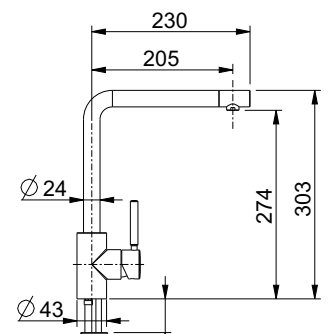

+ € 8,50 riduzione della
portata d'acqua a 6 l/min.

CR cromato/chrome	€ 220,00
BN brushed nickel	€ 297,00
GF grafite/graphite	€ 360,00
GRA finitura granito/granite finish	€ 297,00
MN matt brushed nickel	€ 360,00
NO nero opaco/matt black	€ 286,00
BO bianco opaco/matt white	€ 286,00
WG oro bianco/white gold	€ 418,00
MG oro opaco/matt gold	€ 418,00
RL rame lucido/shiny copper	€ 360,00
MC rame opaco/matt copper	€ 460,00
PVD specificare colore e finitura (vedi pagina introduzione)	€ 500,00

supplemento per basetta
in ottone cromata + € 8,30

extra charge for chrome plated
brass base ring + € 8,30

ES

energy saving

cartuccia / cartridge **ES.D**

attacchi flessibili art. 10362 cm. 37