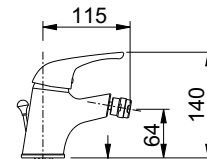

16 pz.

cartuccia
cartridge **A**

leva ondula	€ 107,00
leva pagoda	€ 111,20
leva clinica	€ 116,60
leva focus / ring	€ 112,40