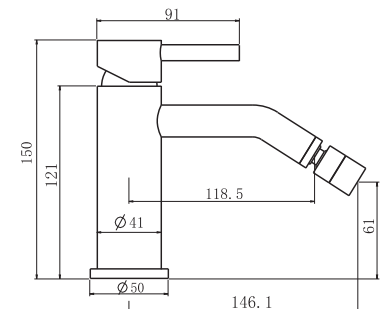

cartuccia
 cartridge **C.2**

inox

€ 369,00

art. 41732

bidet in acciaio AISI 316 con scarico
 clic-clac 1" o 1 1/4"
 AISI 316 stainless steel bidet mixer
 with clic-clac waste 1" or 1 1/4"

cartuccia
 cartridge **C.2**