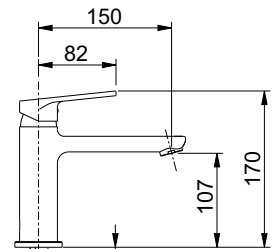

12 pz.

cartuccia
cartridge **C2**

CR cromato
TW total white
TB total black
NB brushed nickel

€ 123,00
€ 216,00
€ 216,00
€ 249,00

art. 27429

lavabo alto con prolunga cm. 12
(altezza totale cm. 30)
e scarico 1 1/4" clic-clac
high wash basin mixer
with clic-clac waste 1 1/4",
cm. 12 extension
(total height cm. 30)