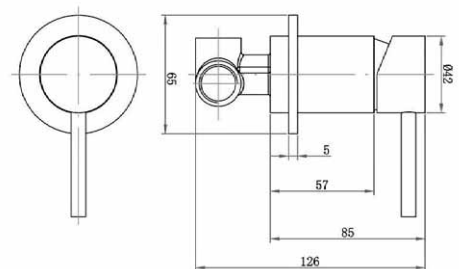

art. 41066

doccia incasso in acciaio AISI 304
AISI 304 stainless steel built-in shower
mixer

cartuccia
cartridge **D**

inox

€ 282,00