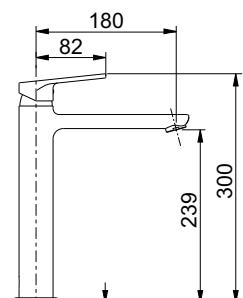

16 pz.

cartuccia
cartridge **C2**

CR cromato
TW total white
TB total black
NB brushed nickel

€ 161,00
€ 268,00
€ 268,00
€ 309,00