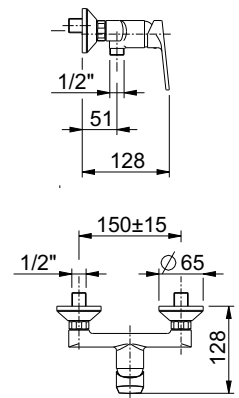

art. 27418

gruppo doccia esterno
con kit doccia
shower mixer with shower kit

12 pz.

cartuccia
cartridge **D**

CR cromato	€ 102,00
TW total white	€ 246,00
TB total black	€ 246,00
NB brushed nickel	€ 281,00