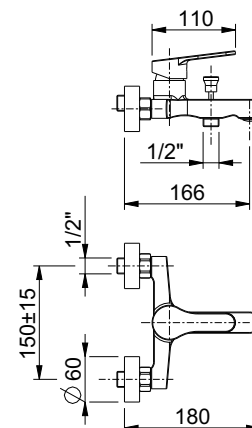

art. 21003

gruppo vasca senza kit doccia
bath shower mixer without shower kit

cartuccia
cartridge **D**

CR cromato	€ 112,00
TW total white	€ 197,00
TB total black	€ 197,00
NB brushed nickel	€ 229,00