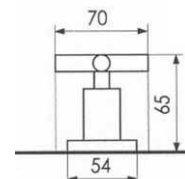

art. 8150

rubinetto da incasso 1/2"
1/2" built-in stop cock

vitone
headwork **M**

CR cromato

€ 112,50