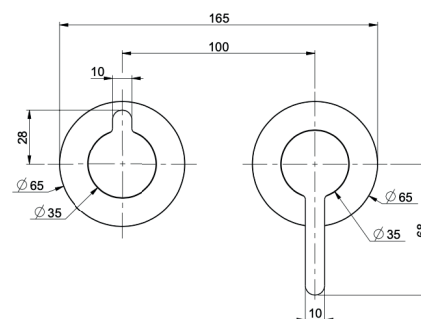

art. 37055

doccia incasso con deviatore
built-in shower mixer with diverter

CR cromato	€	623,00
TW total white	€	872,00
TB total black	€	872,00
NB brushed nickel	€	872,00
MN matt brushed nickel	€	1.059,00
RL rame lucido/shiny copper	€	1.059,00
GF graphite	€	1.059,00
MG oro opaco/matt gold	€	1.184,00
WG oro bianco/white gold	€	1.184,00
MC rame opaco/matt copper	€	1.243,00
PVD specificare colore e finitura (vedi pagina introduzione)	€	1.283,00