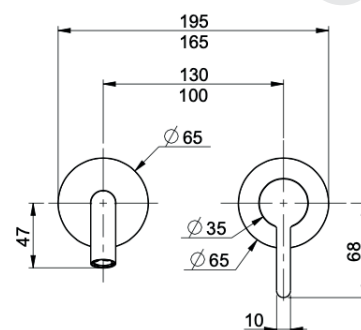

cartuccia
cartridge **X.2**