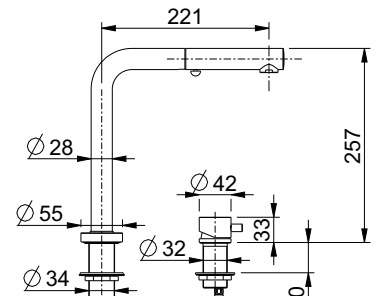

YES art. 1210

monocomando lavello
sottofinestra, miscelatore a comando
remoto, altezza massima 252 mm e
minima 34 mm
con doccia estraibile a 2 getti
in ottone
foratura del lavello $\varnothing$ 35 mm

one-lever sink mixer adjustable height,
with 2-jet brass shower,
remote-controlled mixer.

CR cromato/chrome

€ 502,00

cartuccia / cartridge **W**

attacchi flessibili art. 10363+10364 cm. 40

GHOST art. 1215

monocomando lavello
sottofinestra, altezza
massima 235 mm
e minima 34 mm,
miscelatore a comando
remoto, foratura del lavello $\varnothing$ 35 mm

one-lever sink mixer,
adjustable height,
remote-controlled mixer.

+ € 8,50 riduzione della
portata d'acqua a 6 l/min.

CR cromato/chrome

€ 579,00

cartuccia / cartridge **W**

attacchi flessibili art. 10362 cm. 37