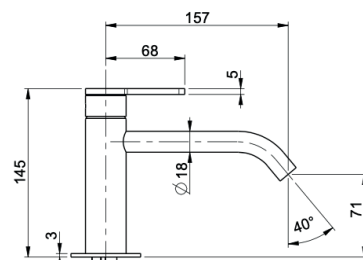

CR cromato	€ 405,00
TW total white	€ 567,00
TB total black	€ 567,00
NB brushed nickel	€ 567,00
MN matt brushed nickel	€ 688,00
RL rame lucido/shiny copper	€ 688,00
GF graphite	€ 688,00
MG oro opaco/matt gold	€ 769,00
WG oro bianco/white gold	€ 769,00
MC rame opaco/matt copper	€ 808,00
PVD specificare colore e finitura (vedi pagina introduzione)	€ 848,00

cartuccia
cartridge **X.1**

art. 37029

miscelatore lavabo alto con prolunga 160 mm
(altezza totale 305 mm), bocca 157 mm e
scarico clic-clac 1 1/4"
high wash basin mixer, 160 mm xtension, with
1 1/4" clic-clac waste and 157 mm spout

+ € 8,50 riduzione della portata d'acqua a 6 l/min.