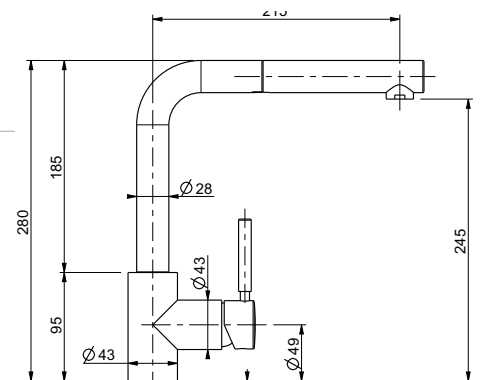

supplemento per basetta
in ottone cromata + € 8,30

extra charge for chrome plated
brass base ring + € 8,30

energy saving

cartuccia / cartridge **ES.D**

attacchi flessibili art. 10363+10364 cm. 40