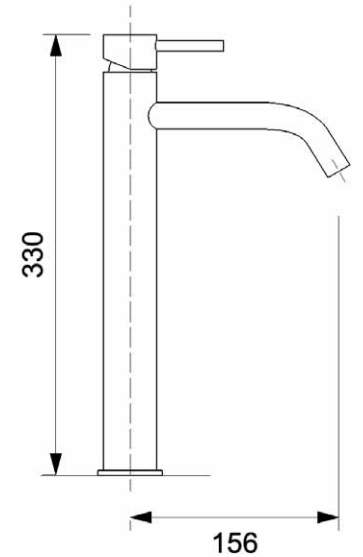

cartuccia
 cartridge **D**

inox

€ 466,00

art. 41029

lavabo alto in acciaio AISI 304
 con bocca mm 152
 e scarico clic-clac 1" o 1 1/4"
 AISI 304 stainless steel high
 wash basin mixer with clic-clac
 waste 1" or 1 1/4" and mm 152 spout