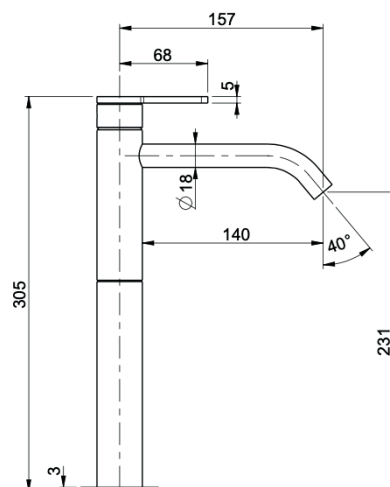

CR cromato	€ 467,00
TW total white	€ 654,00
TB total black	€ 654,00
NB brushed nickel	€ 654,00
MN matt brushed nickel	€ 794,00
RL rame lucido/shiny copper	€ 794,00
GF graphite	€ 794,00
MG oro opaco/matt gold	€ 887,00
WG oro bianco/white gold	€ 887,00
MC rame opaco/matt copper	€ 932,00
PVD specificare colore e finitura (vedi pagina introduzione)	€ 972,00

cartuccia
cartridge **X.1**