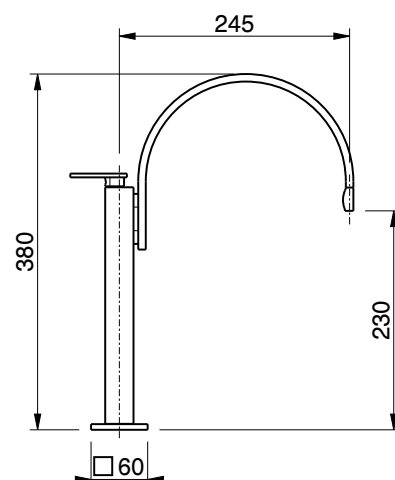

It also doesn't allow the lever to move backward, so that the mixer can be mounted close to the wall.

SELECT art. 6074

monocomandoavello
girevole, foratura delavello
ø 35 mm

one lever sink mixer

CR cromato/chrome