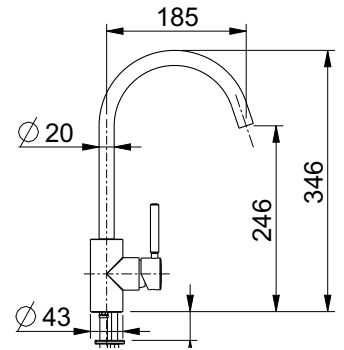

TEKNO art. 7787

monocomando per lavello con bocca
girevole 360°
foratura del lavello ø 35 mm

one-lever sink mixer
with 360° revolving spout.

+ € 8,50 riduzione della
portata d'acqua a 6 l/min.

CR cromato/chrome	€ 180,00
BN brushed nickel	€ 244,00
GF grafite/graphite	€ 306,00
MN matt brushed nickel	€ 306,00
GRC finitura granito/granite finish con doccia cromata	€ 228,00
GRA finitura granito/granite finish	€ 244,00
NO nero opaco/matt black	€ 234,00
BO bianco opaco/matt white	€ 234,00
WG oro bianco/white gold	€ 342,00
MG oro opaco/matt gold	€ 342,00
RL rame lucido/shiny copper	€ 306,00
MC rame opaco/matt copper	€ 377,00
PVD specificare colore e finitura (vedi pagina introduzione)	€ 411,00