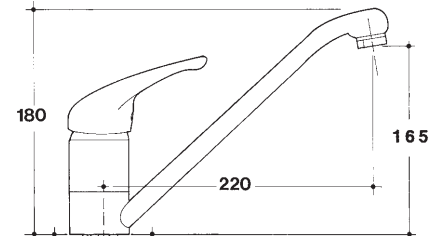

PERFECTA art. 4070

monocomando per lavello
con bocca girevole 360°.

one-lever sink mixer with
360° revolving spout.