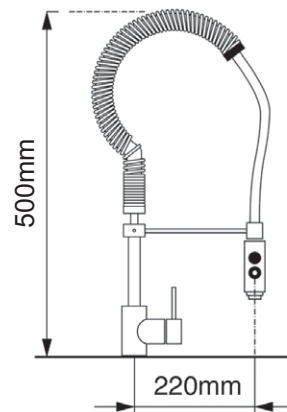

energy saving

HYPERFLEX art. 594

monocomando lavello con doccia 2 getti in ottone, bocca girevole 360° foratura del lavello ø 35 mm

one-lever sink mixer with shower for professional kitchens, with 2-jet brass shower with 360° revolving spout.

+ € 8,50 riduzione della portata d'acqua a 6 l/min.

CR cromato/chrome

€ 533,00

cartuccia / cartridge **ES.D**

attacchi flessibili art. 10362 cm. 37

SUPERFLEX art. 599

monocomando lavello con doccia 2 getti in abs, bocca girevole 360° foratura del lavello ø 35 mm

one - lever sink mixer with 2 jet abs shower for professional kitchens, fit for under hanging furniture with 360° revolving spout.

energy saving

CR cromato/chrome

€ 516,00

cartuccia / cartridge **ES.B**

attacchi flessibili art. 10362 cm. 37