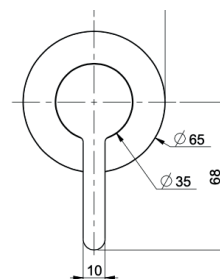

art. 37066

doccia incasso
built-in shower mixer