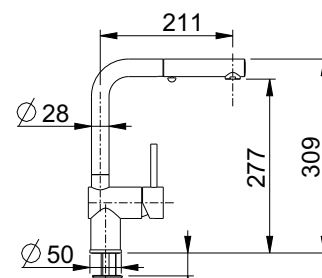

METROPOLITAN art. 7770

monocomando per lavello
con doccia estraibile a 2 getti in abs

one-lever sink mixer
with abs 2-jets shower.

+ € 8,50 riduzione della
portata d'acqua a 6 l/min.

CR cromato/chrome	€ 306,00
BN brushed nickel	€ 381,00
GF grafite/graphite	€ 533,00
GRA finitura granito/granite finish	€ 381,00
MN matt brushed nickel	€ 533,00
NO nero opaco doccetta cromata/matt black	€ 352,00
TB nero opaco doccetta nera/total matt black	€ 365,00
WG oro bianco/white gold	€ 579,00
MG oro opaco/matt gold	€ 579,00
RL rame lucido/shiny copper	€ 533,00
MC rame opaco/matt copper	€ 637,00
PVD disponibile solo nella versione gold (vedi pagina introduzione)	€ 677,00

supplemento per basetta
in ottone cromata + € 8,30

extra charge for chrome plated
brass base ring + € 8,30

ES

energy saving

cartuccia / cartridge **ES.D**

attacchi flessibili art. 10363+10364 cm. 40

PETER art. 6977

monocomando
lavello con doccia estraibile
monogetto in ottone,
bocca girevole
foratura del lavello
ø 35 mm

one-lever sink mixer with
one-jet brass shower

+ € 8,50 riduzione della
portata d'acqua a 6 l/min.

CR cromato/chrome	€ 352,00
BN brushed nickel	€ 476,00
GF grafite/graphite	€ 598,00
GRA finitura granito/granite finish	€ 476,00
MN matt brushed nickel	€ 598,00
NO nero opaco/matt black	€ 459,00
BO bianco opaco/matt white	€ 459,00
WG oro bianco/white gold	€ 669,00
MG oro opaco/matt gold	€ 669,00
RL rame lucido/shiny copper	€ 598,00
MC rame opaco/matt copper	€ 737,00
PVD specificare colore e finitura (vedi pagina introduzione)	€ 777,00

supplemento per basetta
in ottone cromata + € 8,30

extra charge for chrome plated
brass base ring + € 8,30

ES

energy saving