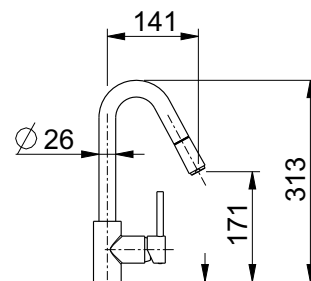

5 pz.

cartuccia
cartridge **D**

miscelatore lavabo con doccia
estraibile e scarico clic-clac 1 1/4"
wash-basin mixer with pull-out
shower, 1 1/4" clic-clac waste

CR cromato	€ 329,50
BO bianco opaco (dettagli cromati)	€ 428,40
NO nero opaco (dettagli cromati)	€ 428,40
NB brushed nickel	€ 528,00
MN matt brushed nickel	€ 576,00
RL rame lucido/shiny copper	€ 576,00
GF graphite	€ 576,00
MG oro opaco/matt gold	€ 626,00
WG oro bianco/white gold	€ 626,00
MC rame opaco/matt copper	€ 689,00