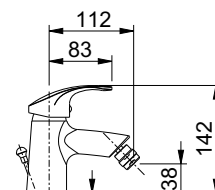

cartuccia cartridge **A**

CR cromato

€ 118,00