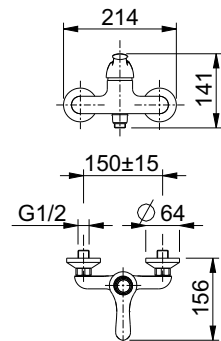

linea DUNE

art. 9817

gruppo doccia esterno
con doccia saliscendi
shower mixer with sliding shower

cartuccia
cartridge **A**

CR cromato	€	456,00
CO cromo oro/chrome gold	€	588,00
VO vecchio ottone/old brass	€	791,00

art. 9818

gruppo doccia esterno con kit doccia
shower mixer with shower kit

cartuccia
cartridge **A**

CR cromato	€	234,00
CO cromo oro/chrome gold	€	352,00
VO vecchio ottone/old brass	€	378,00

art. 9819

gruppo doccia esterno senza kit doccia
shower mixer without shower kit

cartuccia
cartridge **B**

CR cromato	€	203,00
CO cromo oro/chrome gold	€	300,00
VO vecchio ottone/old brass	€	326,00