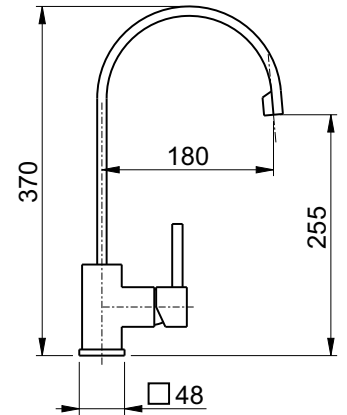

ARCO art. 1220

monocomando per
lavello con bocca girevole 360°
foratura del lavello ø 35 mm

one-lever sink mixer with
360° revolving spout

ES

energy saving

CR cromato/chrome

€ 390,00

cartuccia / cartridge **ES.D**

attacchi flessibili art. 10362 cm. 37

DIMITRI art. 1221

monocomando per lavello
con bocca girevole 360°
foratura del lavello ø 35 mm

one-lever sink mixer
with 360° revolving spout.

+ € 8,50 supplemento green

ES

energy saving

CR cromato/chrome

€ 348,00

BN brushed nickel

€ 470,00

cartuccia / cartridge **ES.D**

attacchi flessibili art. 10362 cm. 37