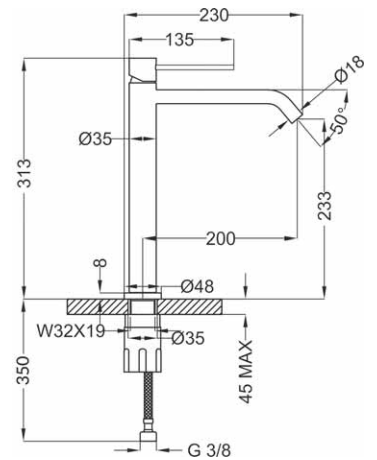

cartuccia
cartridge **G.5**

CR cromato	€ 226,00
TW total white	€ 357,00
TB total black	€ 357,00
NB brushed nickel	€ 396,00