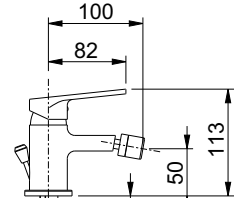

+ € 8,50 riduzione della portata d'acqua a 6 l/min.

art. 27432SC
scarico clic-clac
clic-clac waste

32 pz.

cartuccia
cartridge **C2**

CR cromato	€ 93,00	€ 117,00
TW total white	€ 177,00	€ 213,00
TB total black	€ 177,00	€ 213,00
NB brushed nickel	€ 201,00	€ 243,00