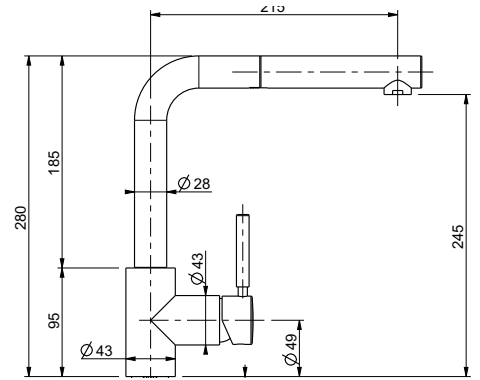

supplemento per basetta
in ottone cromata + € 8,30
extra charge for chrome plated
brass base ring + € 8,30

energy saving

HARRY art. 7741

monocomando per lavello
con doccia estraibile
2 getti in ottone
e bocca girevole Ø28 mm
foratura del lavello Ø 35 mm

one-lever sink mixer
with brass shower 2 jet and
Ø28 mm spout.

+ € 8,50 riduzione della
portata d'acqua a 6 l/min.

CR cromato/chrome	€ 284,00
BN brushed nickel	€ 396,00
GF grafite/graphite	€ 496,00
GRA finitura granito/granite finish	€ 396,00
MN matt brushed nickel	€ 496,00
NO nero opaco doccetta in finitura/matt black	€ 383,00
BO bianco opaco doccetta in finitura/matt white	€ 383,00
WG oro bianco/white gold	€ 552,00
MG oro opaco/matt gold	€ 552,00
RL rame lucido/shiny copper	€ 496,00
MC rame opaco/matt copper	€ 607,00
PVD specificare colore e finitura (vedi pagina introduzione)	€ 647,00

cartuccia / cartridge **ES.D**

attacchi flessibili art. 10363+10364 cm. 40

GINGER art. 7780

monocomando per
lavello con bocca girevole 360°
foratura del lavello Ø 35 mm

one-lever sink mixer with
360° revolving spout.

+ € 8,50 riduzione della
portata d'acqua a 6 l/min.

CR cromato/chrome	€ 161,00
BN brushed nickel	€ 228,00
GF grafite/graphite	€ 278,00
GRA finitura granito/granite finish	€ 228,00
MN matt brushed nickel	€ 278,00
NO nero opaco/matt black	€ 214,00
BO bianco opaco/matt white	€ 214,00
WG oro bianco/white gold	€ 310,00
MG oro opaco/matt gold	€ 310,00
RL rame lucido/shiny copper	€ 278,00
MC rame opaco/matt copper	€ 341,00
PVD specificare colore e finitura (vedi pagina introduzione)	€ 381,00

supplemento per basetta
in ottone cromata + € 8,30
extra charge for chrome plated
brass base ring + € 8,30

energy saving

cartuccia / cartridge **ES.D**

attacchi flessibili art. 10362 cm. 37