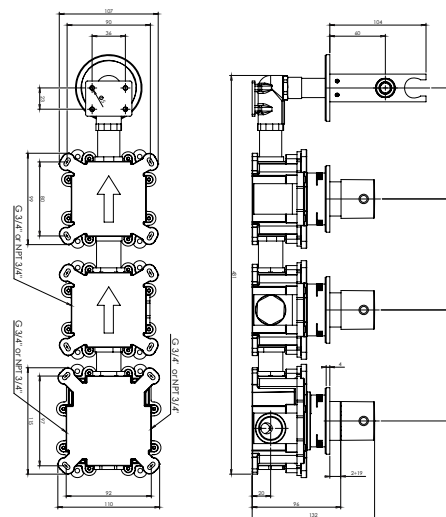

CR cromato	€	2.097,00
TW total white	€	2.936,00
TB total black	€	2.936,00
NB brushed nickel	€	2.936,00
MN matt brushed nickel	€	3.565,00
RL rame lucido/shiny copper	€	3.565,00
GF graphite	€	3.565,00
MG oro opaco/matt gold	€	3.984,00
WG oro bianco/white gold	€	3.984,00
MC rame opaco/matt copper	€	4.183,00
PVD specificare colore e finitura (vedi pagina introduzione)	€	4.223,00