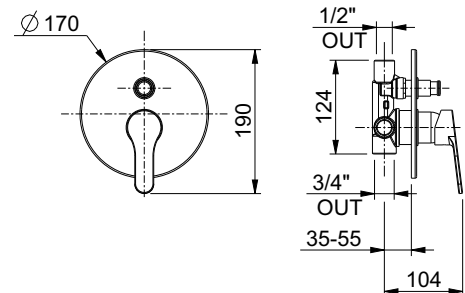

art. 21066

doccia incasso
built-in shower mixer

32 pz.

cartuccia
cartridge **D**

CR cromato	€ 57,60
TW total white	€ 80,40
TB total black	€ 80,40
NB brushed nickel	€ 98,40

art. 21055

doccia incasso con deviatore
built-in shower mixer with diverter