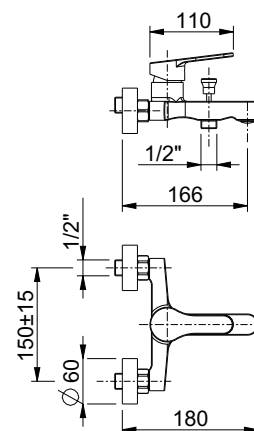

linea FLASH

art. 11066

parti da incasso per art. 21066
built-in spare parts for art. 21066

CR cromato	€ 50,40
TW total white	€ 91,00
TB total black	€ 91,00
NB brushed nickel	€ 85,70

art. 11055

parti da incasso per art. 21055
built-in spare parts for art. 21055

CR cromato	€ 127,00
TW total white	€ 229,00
TB total black	€ 229,00
NB brushed nickel	€ 215,90

art. 21005

gruppo vasca con kit doccia
bath shower mixer with flexible,
shower and wall support

cartuccia
cartridge **D**

CR cromato	€ 130,00
TW total white	€ 286,00
TB total black	€ 286,00
NB brushed nickel	€ 324,00