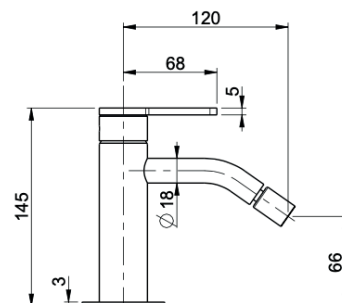

CR cromato	€	385,00
TW total white	€	539,00
TB total black	€	539,00
NB brushed nickel	€	539,00
MN matt brushed nickel	€	655,00
RL rame lucido/shiny copper	€	655,00
GF graphite	€	655,00
MG oro opaco/matt gold	€	731,00
WG oro bianco/white gold	€	731,00
MC rame opaco/matt copper	€	768,00
PVD specificare colore e finitura (vedi pagina introduzione)	€	808,00

cartuccia
cartridge **X.1**