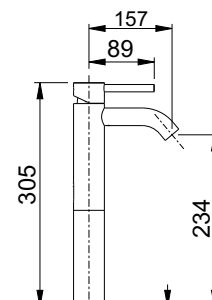

art. 27729SC
scarico clic-clac
clic-clac waste

9 pz.

cartuccia
cartridge **G.2**