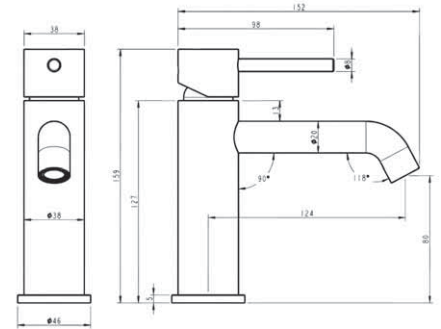

€ **224,90**

xem

linea XEM
stainless steel AISI 316

art. 41728

lavabo in acciaio AISI 316 con scarico clic-clac 1" o 1 1/4"
 AISI 316 stainless steel wash basin mixer with clic-clac waste 1" or 1 1/4"

cartuccia
 cartridge **C.2**