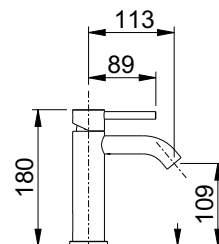

art. 27728SC
scarico clic-clac
clic-clac waste

12 pz.

cartuccia
cartridge **G.2**

art. 27728L

lavabo con bocca interasse cm. 15,7 e
scarico 1 1/4"
wash basin mixer with longer spout
cm. 15,7 and pop-up waste 1 1/4"