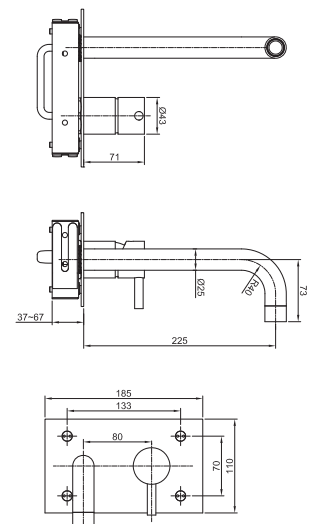

art. 41054

lavabo a parete in acciaio AISI 304
AISI 304 stainless steel wall mount
wash-basin mixer

cartuccia
cartridge **D**

inox

€ 527,00