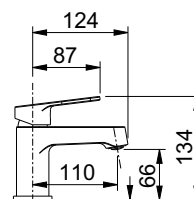

art. 21028

miscelatore lavabo
con scarico 1 1/4" clic-clac
washbasin mixer
with clic-clac waste 1 1/4"