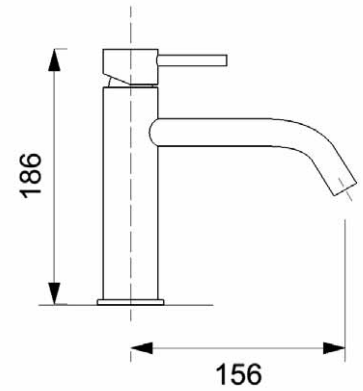

cartuccia
 cartridge **D**

inox

€ 466,00

art. 41029

lavabo alto in acciaio AISI 304
 con bocca mm 152
 e scarico clic-clac 1" o 1 1/4"
 AISI 304 stainless steel high
 wash basin mixer with clic-clac
 waste 1" or 1 1/4" and mm 152 spout