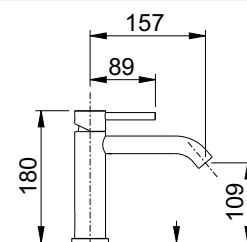

art. 27728LSC
scarico clic-clac
clic-clac waste

9 pz.

cartuccia
cartridge **G.2**

art. 27729

lavabo alto con prolunga cm. 12 (altezza totale
cm. 30,5), bocca mm 157 e scarico 1 1/4"
high wash basin mixer, cm 12 extension, with
pop-up waste 1 1/4" and cm. 15,7 spout