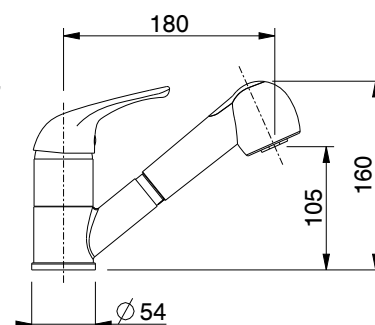

TECNOMIX art. 7070

monocomando per lavello con doccia estraibile a 2 getti in abs, bocca girevole.

one-lever sink mixer with 2-jet abs shower, flexible pipes, ø50mm body.