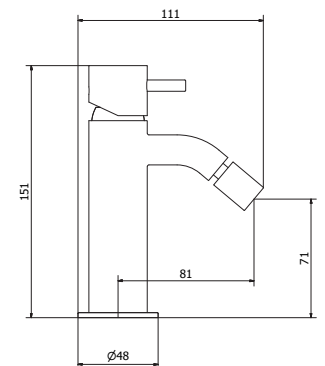

art. 17032

miscelatore bidet con scarico
clic-clac 1 1/4"
wash bidet mixer with clic-clac
waste 1 1/4"

cartuccia
cartridge **G.5**

CR cromato	€ 170,00
TW total white	€ 269,00
TB total black	€ 269,00
NB brushed nickel	€ 297,00