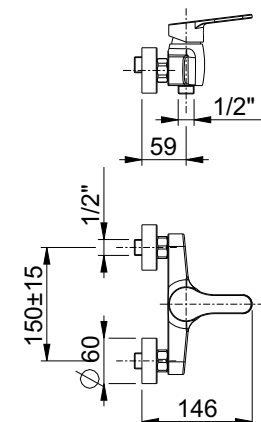

art. 21019

gruppo doccia senza kit doccia
shower mixer without shower kit

cartuccia
cartridge **D**

CR cromato	€ 87,00
TW total white	€ 168,00
TB total black	€ 168,00
NB brushed nickel	€ 190,00