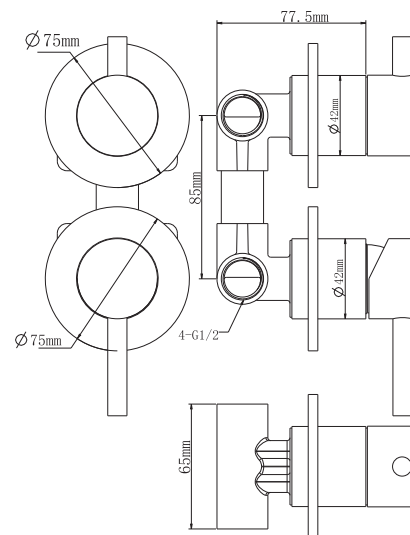

art. 41755

doccia incasso in acciaio AISI 316
con deviatore
AISI 316 stainless steel built-in
shower mixer with diverter