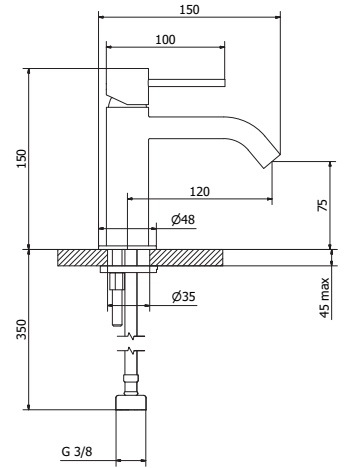

cartuccia
cartridge **D**

city

linea CITY

60

linea CITY

art. 17028

miscelatore lavabo con scarico
clic-clac 1 1/4"
wash basin mixer
with clic-clac waste 1 1/4"

cartuccia
cartridge **G.5**