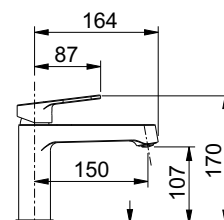

cartuccia
cartridge **C2**

CR cromato	€ 79,80
TW total white	€ 158,40
TB total black	€ 158,40
NB brushed nickel	€ 179,00

art. 21028L

miscelatore per lavabo con bocca inter-
rasse cm. 15 e scarico 1 1/4" clic-clac
(altezza totale cm. 17)
wash basin mixer with longer spout
cm. 15 and 1 1/4" clic-clac waste
(total height cm. 17)