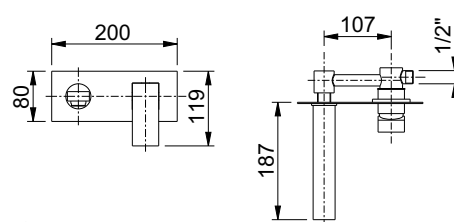

art. 49054

gruppo lavabo a parete
built-in wash basin mixer

+ € 8,50 riduzione della portata d'acqua a 6 l/min.

cartuccia
cartridge **D**

	bocca 18 cm spout 18 cm	bocca 23 cm spout 23 cm
CR cromato	€ 280,30	€ 320,00
TW total white	€ 456,70	€ 514,00
TB total black	€ 456,70	€ 514,00
NB brushed nickel	€ 449,00	€ 513,00
MN matt brushed nickel	€ 527,00	€ 594,00
RL rame lucido/shiny copper	€ 527,00	€ 594,00
GF graphite	€ 527,00	€ 594,00
MG oro opaco/matt gold	€ 583,00	€ 659,00
WG oro bianco/white gold	€ 583,00	€ 659,00
MC rame opaco/matt copper	€ 642,00	€ 725,00

art. 49054S

gruppo lavabo a parete
(miscelatore e bocca separati)
built-in wash basin mixer
(separate mixer and spout)

+ € 8,50 riduzione della portata d'acqua a 6 l/min.