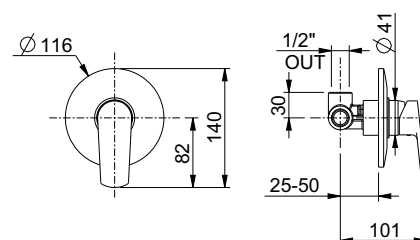

art. 26966

doccia incasso
built-in shower mixer

cartuccia
cartridge **D**

CR cromato	€ 67,30
TW total white	€ 103,00
TB total black	€ 103,00
NB brushed nickel	€ 107,70
MN matt brushed nickel	€ 121,10
RL rame lucido/shiny copper	€ 121,10
GF graphite	€ 121,10
MG oro opaco/matt gold	€ 127,90
WG oro bianco/white gold	€ 127,90
MC rame opaco/matt copper	€ 131,20