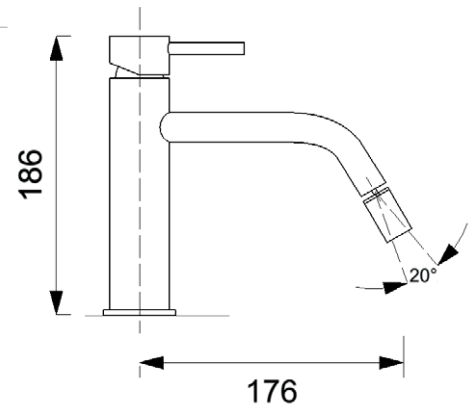

inox

€ 424,00

art. 41032

bidet in acciaio AISI 304 con scarico
clic-clac 1" o 1 1/4"
AISI 304 stainless steel bidet mixer
with clic-clac waste 1" or 1 1/4"

cartuccia
cartridge **D**

inox

€ 466,00

art. 41066