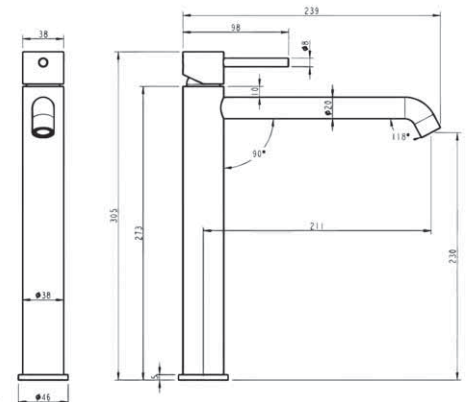

art. 41729

lavabo alto in acciaio AISI 316
con bocca mm 152
e scarico clic-clac 1" o 1 1/4"
AISI 316 stainless steel high
wash basin mixer with clic-clac
waste 1" or 1 1/4" and mm 152 spout