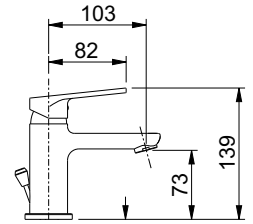

art. 27428SC
scarico clic-clac
clic-clac waste

12 pz.

cartuccia
cartridge **C2**

CR cromato
TW total white
TB total black
NB brushed nickel

€ 93,00
€ 177,00
€ 177,00
€ 201,00

€ 117,00
€ 213,00
€ 213,00
€ 243,00