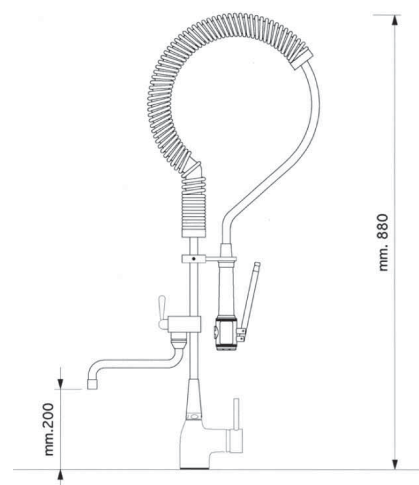

ES

energy saving

ISOLA art. 18275

monocomando lavello con doccia per cucine professionali.
foratura del lavello \varnothing 35 mm

one - lever sink mixer with shower for professional kitchens, with flexible pipes.