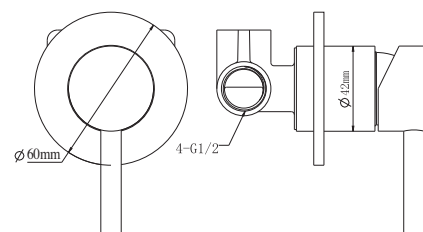

art. 41766

doccia incasso in acciaio AISI 316
AISI 316 stainless steel built-in shower
mixer