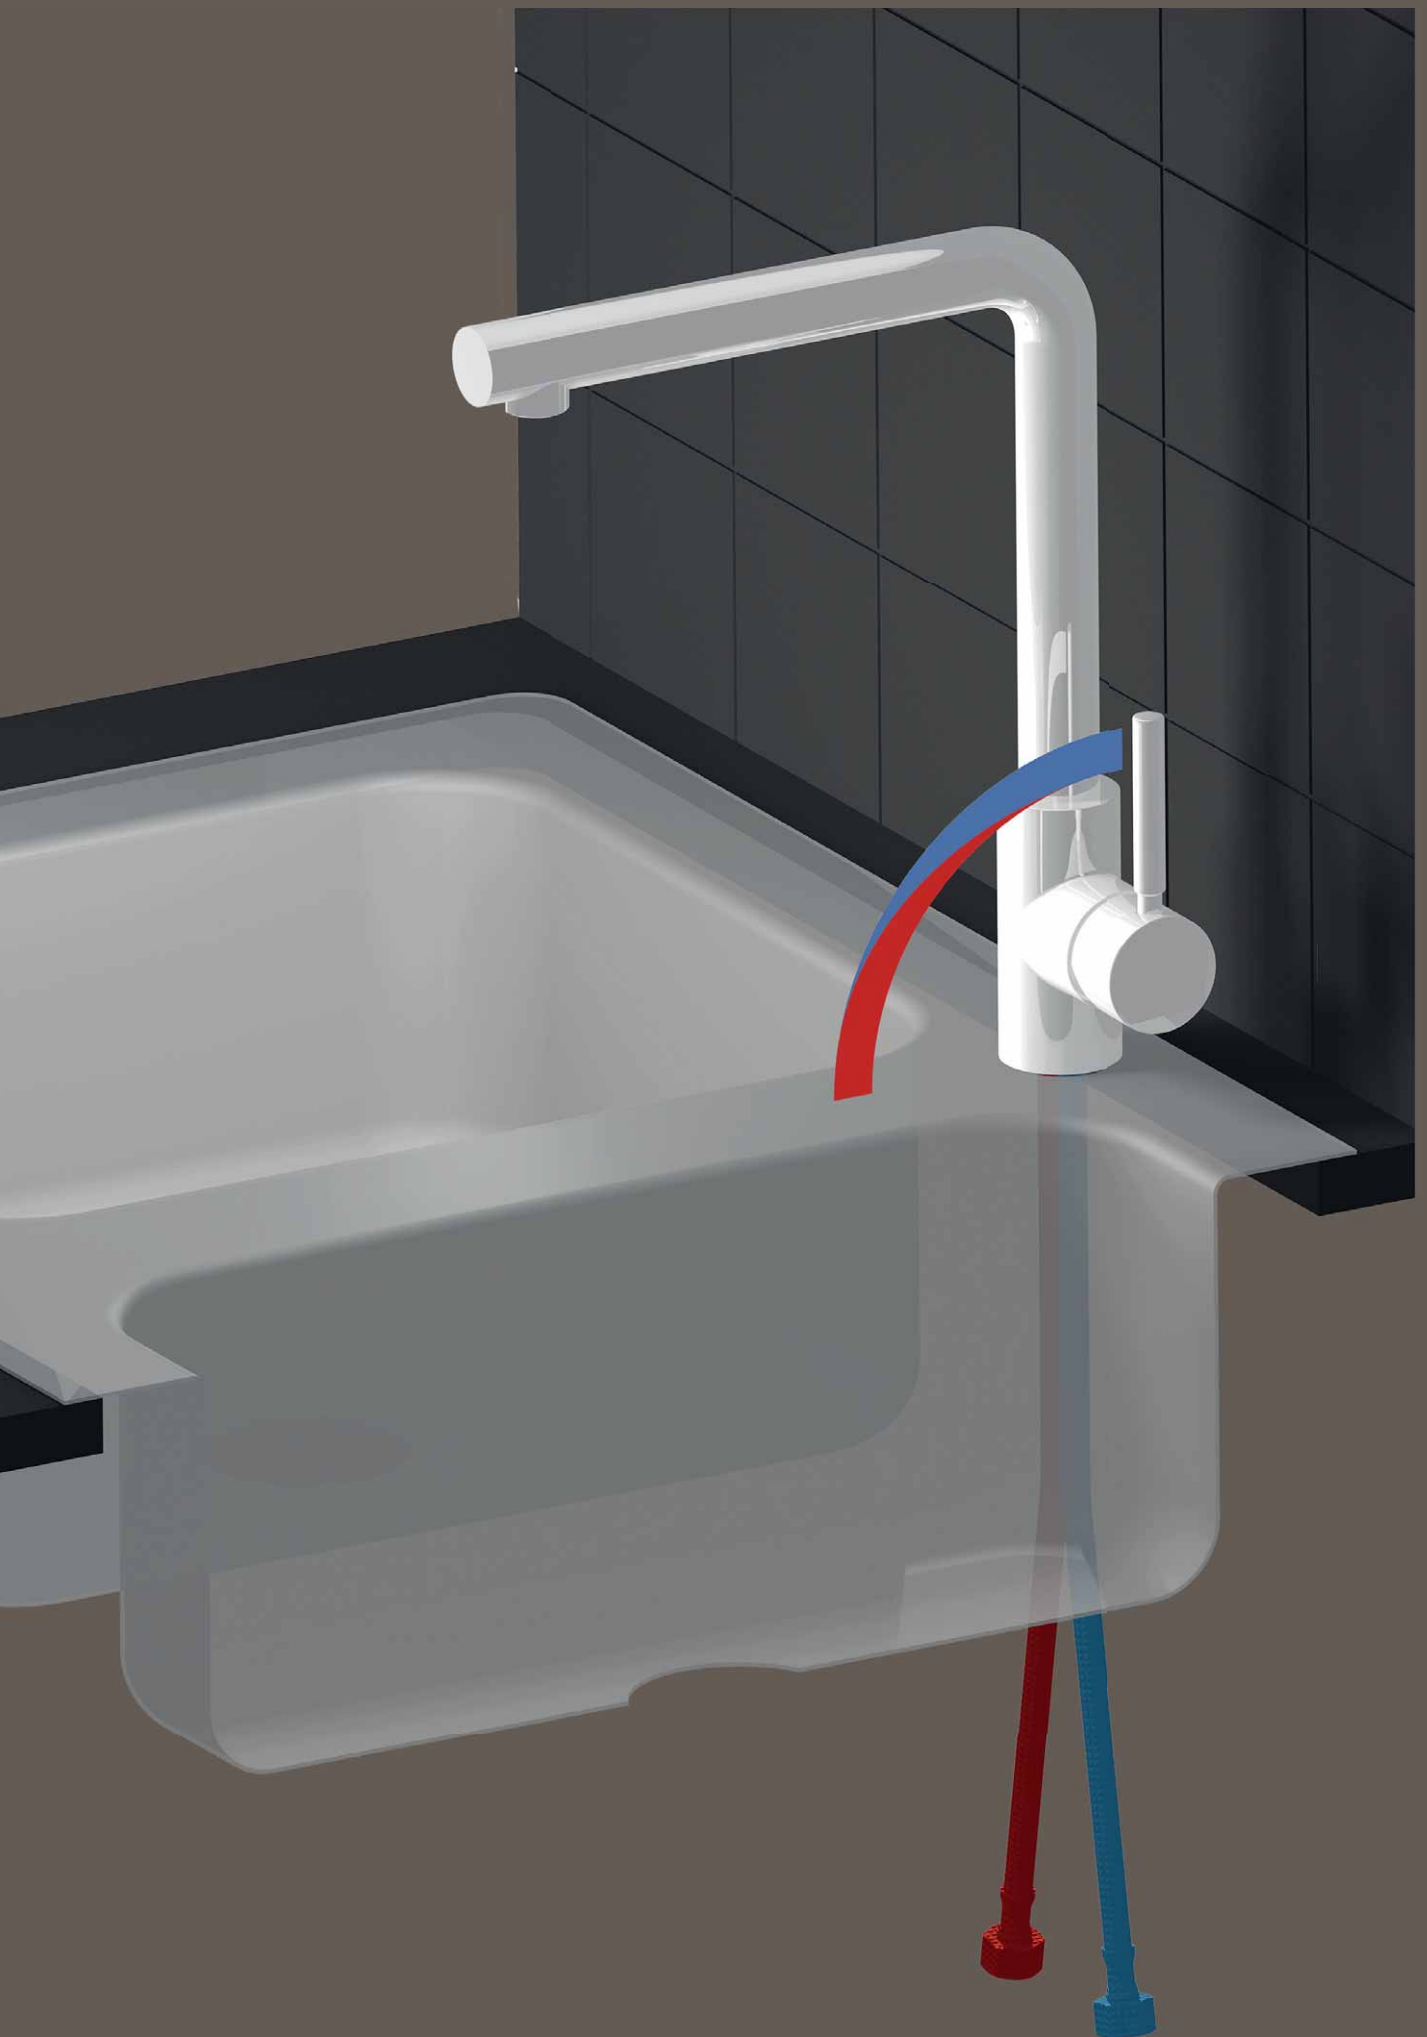

It also doesn't allow the lever to move backward, so that the mixer can be mounted close to the wall.

SELECT art. 6074

monocomandoavello
girevole, foratura delavello
ø 35 mm

one lever sink mixer

CR cromato/chrome