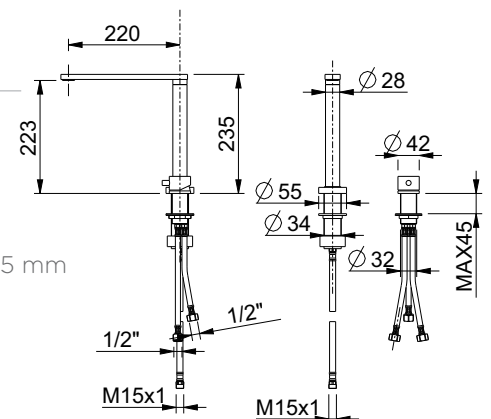

GHOST art. 1215

monocomando lavello
sottofinestra, altezza
massima 235 mm
e minima 34 mm,
miscelatore a comando
remoto, foratura del lavello $\varnothing$ 35 mm

one-lever sink mixer,
adjustable height,
remote-controlled mixer.