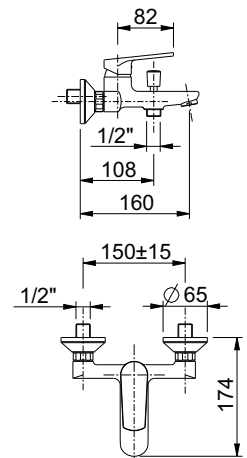

art. 27405

gruppo vasca con doccia
bath shower mixer with shower kit

cartuccia
cartridge **D**

CR cromato	€ 126,00
TW total white	€ 282,00
TB total black	€ 282,00
NB brushed nickel	€ 324,00