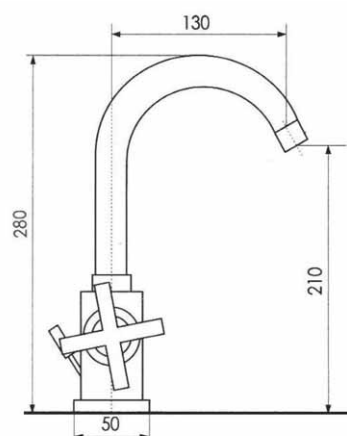

art. 8164

monoforo lavabo
con scarico da 1 1/4"
one-hole wash basin mixer
with 1 1/4" pop-up waste

+ € 8,50 riduzione della portata d'acqua a 6 l/min.