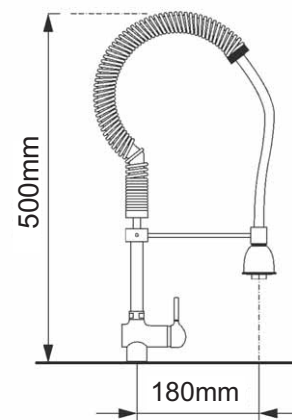

CR cromato/chrome

€ 516,00

cartuccia / cartridge **ES.B**

attacchi flessibili art. 10362 cm. 37