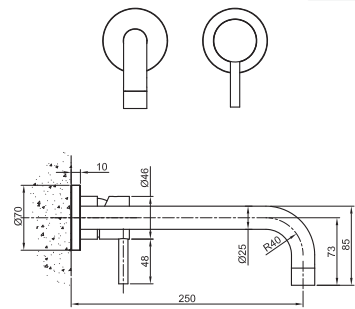

linea XONI

29

art. 41054 S

lavabo a parete in acciaio AISI 304
con bocca interasse cm.25
(miscelatore e bocca separati)
AISI 304 stainless steel wall mount
wash-basin mixer (separate mixer
and spout)