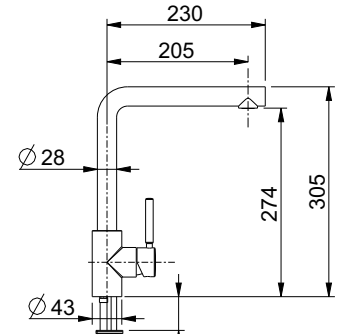

HERMIONE art. 7730

monocomando per
lavello con flessibili
d'alimentazione e bocca $\varnothing$ 28 mm
foratura del lavello $\varnothing$ 35 mm

one-lever sink mixer
with flexible pipes and
 $\varnothing$ 28 mm spout

+ € 8,50 riduzione della
portata d'acqua a 6 l/min.

CR cromato/chrome	€ 194,00
BN brushed nickel	€ 260,00
GF grafite/graphite	€ 329,00
GRA finitura granito/granite finish	€ 260,00
MN matt brushed nickel	€ 329,00
NO nero opaco/matt black	€ 252,00
BO bianco opaco/matt white	€ 252,00
WG oro bianco/white gold	€ 369,00
MG oro opaco/matt gold	€ 369,00
RL rame lucido/shiny copper	€ 329,00
MC rame opaco/matt copper	€ 406,00
PVD specificare colore e finitura (vedi pagina introduzione)	€ 446,00

supplemento per basetta
in ottone cromata + € 8,30

extra charge for chrome plated
brass base ring + € 8,30

energy saving

cartuccia / cartridge **ES.D**

attacchi flessibili art. 10362 cm. 37

HARRY art. 7740

monocomando per lavello
con doccia estraibile
monogetto in abs
con bocca girevole $\varnothing$ 28 mm
foratura del lavello $\varnothing$ 35 mm

one-lever sink mixer
with shower and
 $\varnothing$ 28 mm spout.

+ € 8,50 riduzione della
portata d'acqua a 6 l/min.

CR cromato/chrome	€ 237,00
BN brushed nickel	€ 320,00
GF grafite/graphite con doccia grafite	€ 320,00
GRA finitura granito/granite finish con doccia in finitura	€ 340,00
NO nero opaco/matt black con doccia cromata	€ 309,00
BO bianco opaco/matt white con doccia cromata	€ 309,00
TB nero opaco con doccia nera	€ 329,00
TW bianco opaco con doccia bianca	€ 329,00
WG oro bianco/white gold	€ 429,00
RL rame lucido/shiny copper	€ 402,00

supplemento per basetta
in ottone cromata + € 8,30

extra charge for chrome plated
brass base ring + € 8,30

energy saving

cartuccia / cartridge **ES.D**

attacchi flessibili art. 10363+10364 cm. 40