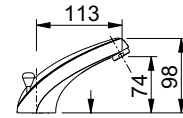

linea CHÉRIE

145

art. 1828

batteria lavabo con scarico 1" o 1 1/4"
3-hole wash basin mixer
with pop-up waste 1" or 1 1/4"

vitone
headwork **10477/4**

CR cromato € 189,00
CO cromo oro/chrome gold € 253,00
VO vecchio ottone/old brass € 279,00

art. 1832

combinazione bidet
con scarico 1" o 1 1/4"
3-hole bidet mixer
with pop-up waste 1" or 1 1/4"