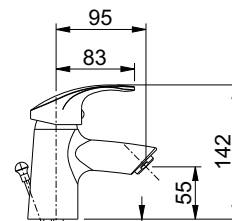

cartuccia cartridge **A**

CR cromato

€ 118,00